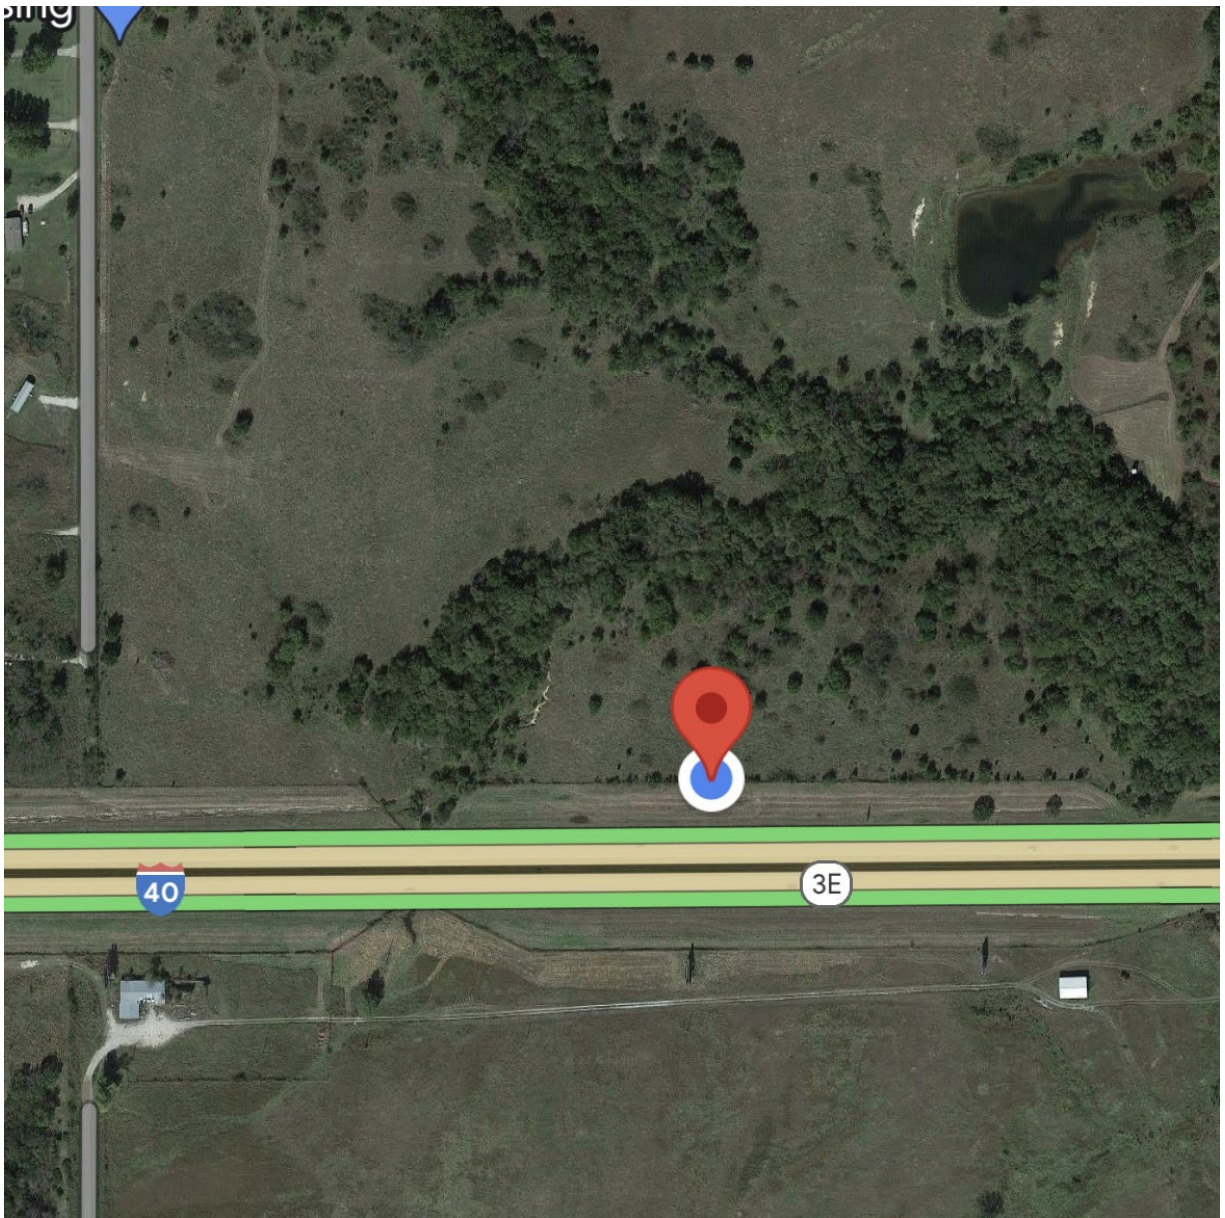

From: [Wes Romberg](#)
To: [Derek Vinson](#)
Subject: [EXTERNAL] Billboard Locations Godwin Feh I-40
Date: Sunday, July 17, 2022 6:02:58 PM
Attachments: [IMG_6908.PNG](#)
[IMG_6916.PNG](#)

Here is the new stake locations for Godwin Feh I-40 Pottawatomie county. There was a fire so had to replace the west location marker as well.

West location
(35.3842805, -96.9825964)

East location

(35.3842061, -96.9791642)

[Sent from the all new AOL app for iOS](#)