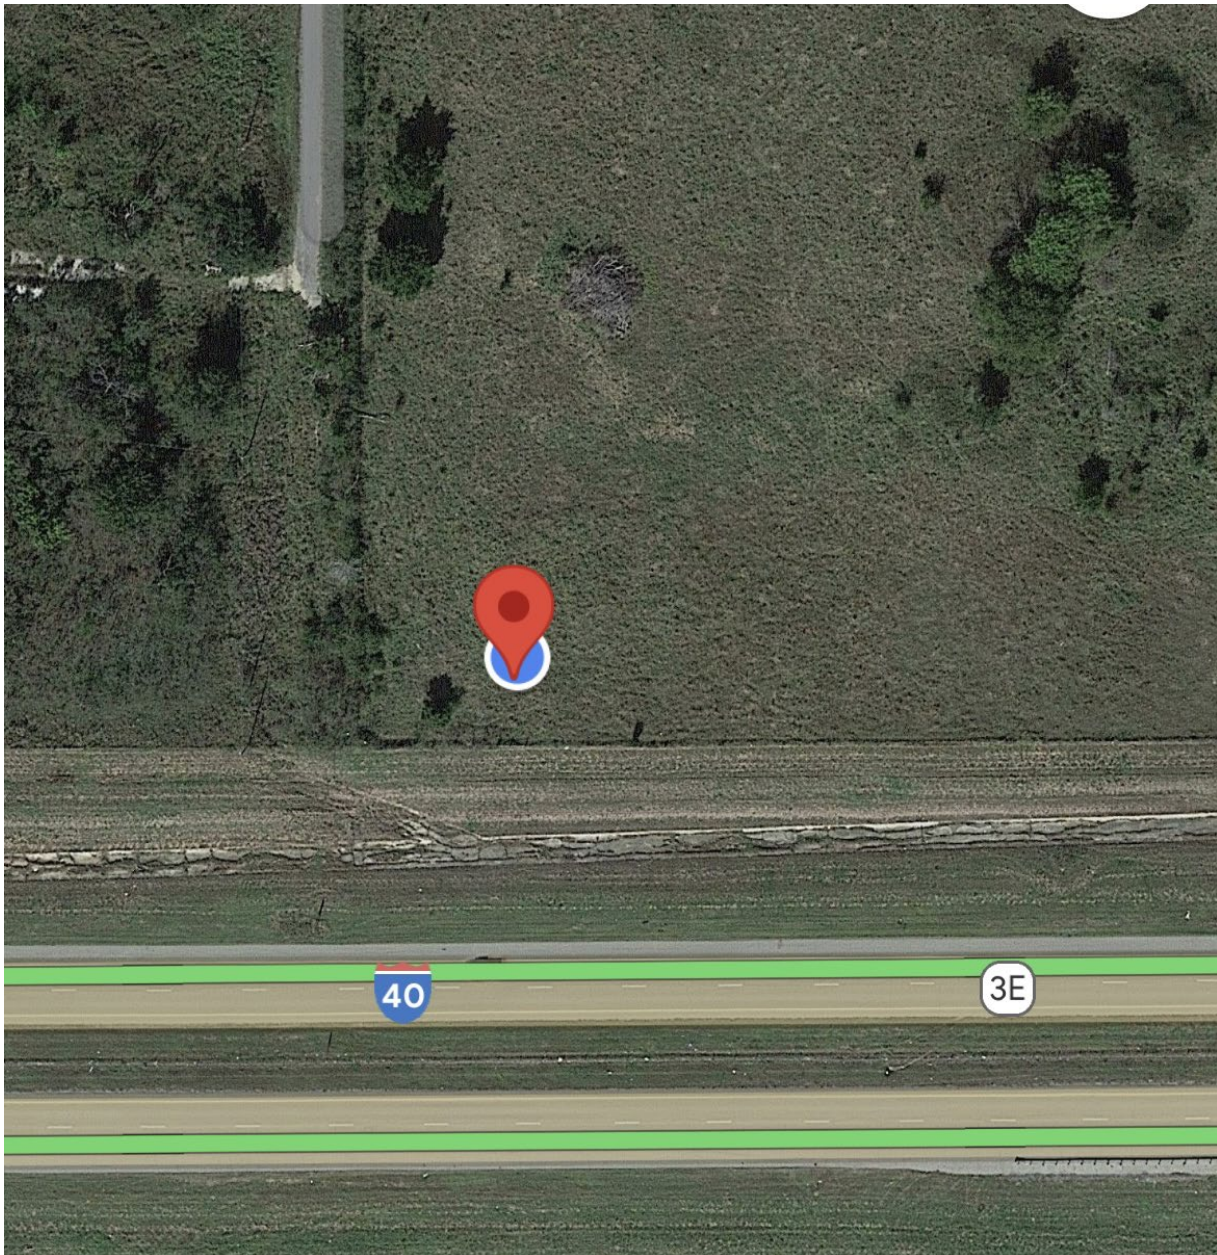

From: [Wes Romberg](#)
To: [Derek Vinson](#)
Subject: [EXTERNAL] Billboard Locations Godwin Feh I-40
Date: Sunday, July 17, 2022 6:02:58 PM
Attachments: [IMG_6908.PNG](#)
[IMG_6916.PNG](#)

Here is the new stake locations for Godwin Feh I-40 Pottawatomie county. There was a fire so had to replace the west location marker as well.

West location
(35.3842805, -96.9825964)

East location

(35.3842061, -96.9791642)

[Sent from the all new AOL app for iOS](#)